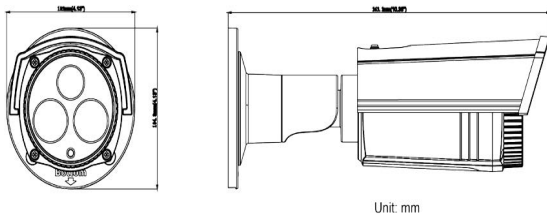

DS-2CD2232-I5

3 MP EXIR Bullet Network Camera

EXIR

Key Features

- Full HD1080p Real-Time Video
- 3.0 Megapixel (2048 x 1536) Resolution
- DWDR, 3D DNR, and BLC
- EXIR Illuminators: Up to 50 Meters
- IP66
- PoE

Dimensions

Accessories

CB130
Conduit Base

Order Models

DS-2CD2232-I5

| DS-2CD2232-I5 | |
|-----------------------------|---|
| Camera | |
| Image Sensor | 1/3" progressive scan CMOS |
| Minimum Illumination | 0.19 lux @ f/2.0, AGC on 0 lux with IR |
| Shutter Speed | 1/25 s (1/30 s) to 1/100,000 s |
| Lens | 4 mm @ f/2.0 (6 mm, 12 mm options) angle of view: 75.8° |
| Lens Mount | M12 |
| Day/Night | ICR |
| Digital Noise Reduction | 3D DNR |
| Wide Dynamic Range | Digital WDR |
| Backlight Compensation | Yes, zone configurable |
| Compression Standard | |
| Video Compression | H.264/MJPEG |
| H.264 Compression Profile | Main Profile |
| Bit Rate | 32 Kbps to 16 Mbps |
| Dual Stream | Yes |
| Image | |
| Maximum Image Resolution | 2048 x 1536 |
| Frame Rate | 60 Hz: 15 fps (2048 x 1536), 30 fps (1920 x 1080), 30 fps (1280 x 720) |
| Image Settings | Saturation, brightness, contrast adjustable through client software or Web browser |
| Network | |
| Network Storage | NAS |
| Alarm Triggers | Motion detection, tampering alarm |
| Protocols | TCP/IP, HTTP, DHCP, DNS, DDNS, RTP, RTSP, PPPoE, SMTP, NTP, SNMP, HTTPS, FTP, 802.1X, QoS |
| System Compatibility | ONVIF, PSIA, CGI, ISAPI |
| General Functionalities | User authentication, watermark |
| Interface | |
| Communication Interface | 1 RJ-45 10M/100M Ethernet port |
| General | |
| Operating Conditions | -30° C to 60° C (-22° F to 140° F), humidity 95% or less (non-condensing) |
| Power | 12 VDC ±10%, PoE (802.3af) |
| Power Consumption | Maximum 7 W (9 W with ICR on) |
| Ingress Protection | IP66 |
| EXIR Range | Up to 50 meters |
| Dimensions | 100.5 mm x 88.1 mm x 157.3 mm (3.96" x 3.47" x 6.19") |
| Weight | 700 g (1.5 lbs) |