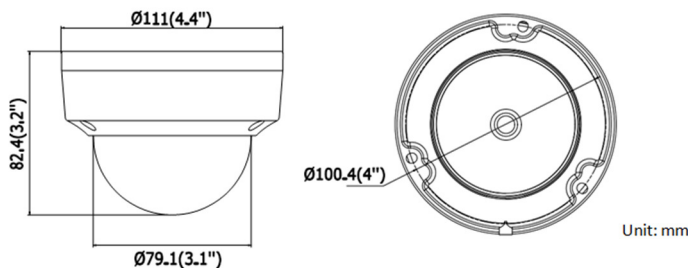

## Dimensions

DS-2CD2135FWD-I	
<b>Camera</b>	
Image Sensor	1/2.8" Progressive Scan CMOS
Minimum Illumination	Color: 0.008 lux @(F1.6, AGC ON), 0 lux with IR
Shutter Time	1/3 s to 1/100,000 s
Slow Shutter	Supported
Lens	98° (2.8 mm), 78.7° (4 mm), 48° (6 mm), 37° (8 mm)
Lens Mount	M12
Iris	F1.6
3-Axis Adjustment	Pan: 0° to 355°; Tilt: 0° to 75°; Rotate: 0° to 355°
Day and Night	IR Cut Filter
DNR	3D DNR
Wide Dynamic Range	120 dB
<b>Compression Standard</b>	
Video Compression	Main stream: H.265+ / H.265 / H.264+ / H.264; sub stream: H.265+ / H.265 / H.264+ / H.264 / MJPEG; third stream: H.265+ / H.265 / H.264+ / H.264
H.264 Type	Main profile / high profile
H.264+	Support
H.265 Type	Main profile
H.265+	Support
Video Bit Rate	32 Kbps to 16 Mbps
<b>Image</b>	
Maximum Resolution	2048 × 1536
Main Stream	30 fps (2048 × 1536, 1920 × 1080, 1280 × 720)
Sub Stream	30 fps (640 × 360, 352 × 240)
Third Stream	30 fps (1280 × 720)
Image Enhancement	BLC / 3D DNR
Image Settings	Rotate mode supported. Brightness, contrast, saturation, and sharpness are adjustable via web browser and client software
ROI (Region of Interest)	Separate support for one fixed region in main and sub streams
Target Cropping	Supported
Day / Night Switch	Auto / scheduled
<b>Network</b>	
Network Storage	Support for microSD / SDHC / SDXC card (128G), local storage, NAS (NFS, SMB/CIFS), ANR
Alarm Trigger	Motion detection, tampering alarm, network disconnected, IP address conflict, illegal login, HDD full, HDD error
Protocols	TCP/IP, UDP, ICMP, HTTP, HTTPS, FTP, DHCP, DNS, DDNS, RTP, RTSP, RTCP, PPPoE, NTP, UPnP, SMTP, SNMP, IGMP, 802.1X, QoS, IPv6
Standard	ONVIF (PROFILE S, PROFILE G), PSIA, CGI, ISAPI
General Function	One-key reset, anti-flicker, heartbeat, mirror, password protection, privacy mask, watermark, IP address filter
<b>Interface</b>	
Communication Interface	1 RJ45 10M/100M self-adaptive Ethernet port
On-board Storage	Built-in microSD / SDHC / SDXC slot, up to 128 GB
<b>Smart Feature Set</b>	
Behavior Analysis	Line crossing detection, intrusion detection, unattended baggage detection, object removal detection
Line Crossing Detection	Cross a pre-defined virtual line, up to 1 pre-defined virtual line supported
Intrusion Detection	Enter and loiter in a pre-defined virtual region, up to 1 pre-defined virtual region supported
Object Removal Detection	Objects removed from a pre-defined region, such as exhibits on display
Unattended Baggage Detection	Objects left over in the pre-defined region such as baggage, purses, and dangerous materials
Recognition	Face detection
<b>General</b>	
Operating Conditions	-22° F to 140° F (-30° C to 60° C), Humidity 95% or less (non-condensing)
Power	12 VDC ± 25%, 5.5 W; PoE (802.3af, class 3), 7 W
IR Range	Up to 100 ft (30 m)
Protection Level	IP67, IK10
Dimensions	Camera: Ø 4.4" x 3.2" (Ø 111 x 82.4 mm)
Weight	1.1 lbs (500 g)