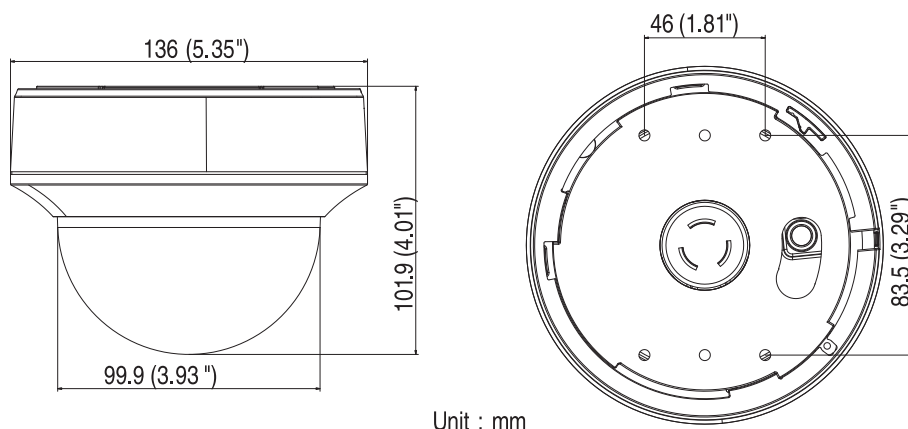

Available Models: DS-2CE56D7T-AITZ

Specifications

DS-2CE56D7T-AITZ	
Camera	
Image Sensor	1/2.7" (2 MP) CMOS image sensor
Signal System	PAL/NTSC
Effective Pixels	1928 x 1088
Minimum Illumination	0.01 lux @ (f/1.2, AGC on), 0 lux with IR
Shutter Speed	1/25 (1/30)s to 1/50,000s
Lens	Motorized VF lens; 2.8 mm to 12 mm Angle of view: 35.1° to 114.5°
Lens Mount	Φ14
Day/Night	ICR
3-Axis Positioning	Pan: 0° to 355°; tilt: 0° to 75°; rotate: 0° to 355°
Synchronization	Internal synchronization
WDR	120 dB
Video Frame Rate	1080p @ 25 fps/1080p @ 30 fps (PAL/NTSC)
HD Video Output	1 analog HD-TVI output
S/N Ratio	>62 dB
Menu	
AGC	Supported
D/N Mode	Color/BW/Smart
White Balance	ATW/MWB
BLC	Supported
Functions	Wide Dynamic Range, digital noise reduction, mirror, Smart IR
General	
Operating Conditions	-40° C to 60° C (-40° F to 140° F), humidity 90% or less (non-condensing)
Power Supply	12 VDC ±15%, 24 VAC ±15%
Power Consumption	Maximum 6.5 W
IR Range	Up to 98 ft (30 m)
Communication	Up-the-Coax, protocol: HIKVISION-C (HD-TVI output)
Dimensions	Φ5.35" × 4.02" (Φ136 mm × 102 mm)
Weight (approximate)	1.32 lb (600 g)

Dimensions

Accessories

						
CPM + PC130 Ceiling Pendant Mount + 130 mm Pendant Cap	CM Corner Mount	WML + PC130 Wall Mount Long + 130 mm Pendant Cap	PM Vertical Pole Mount	RCM-3 Recessed Ceiling Mount	DS-1H18 Video Balun	X41T Camera Tester