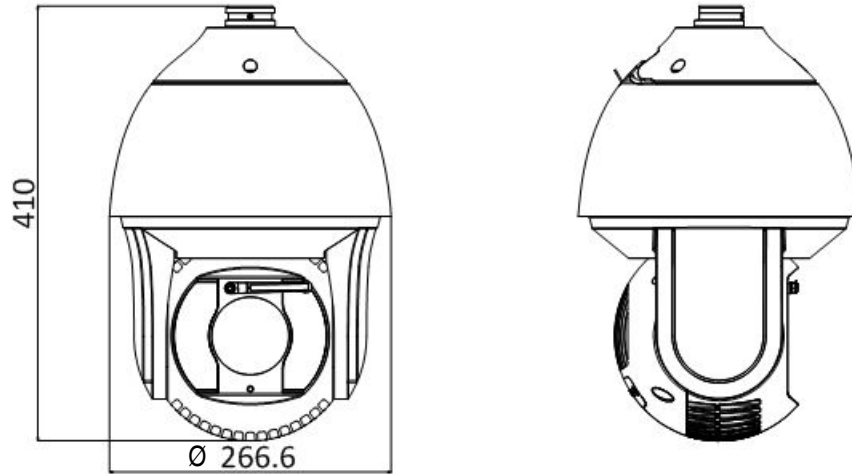

System Integration

Alarm Input/Output	7-ch alarm input and 2-ch alarm output
Audio Interface	1-ch audio input (applicable microphone, plug-in power type), 2 to 2.4 V[p-p], 1 kΩ ± 10% 1-ch audio output, line level, impedance: 600 Ω
Alarm Linkage	Alarm actions, such as preset, patrol scan, pattern scan, memory card video record, trigger recording, notify surveillance center, upload to FTP / memory card / NAS, send email, etc.
Network Interface	1 RJ45 10 M/100 M Ethernet Interface; Hi-PoE
CVBS	Supported
RS-485	HIKVISION, Pelco-P, Pelco-D, self-adaptive
Storage	Built-in memory card slot, support microSD / SDHC / SDXC, up to 256 GB; NAS (NFS, SMB / CIFS), ANR
API	Open-ended, support ONVIF, and CGI, support HIKVISION SDK and third-party management platforms
Client	iVMS-4200, iVMS-4500, iVMS-5200, Hik-Connect
Web Browser	IE 7+, Chrome 18-42, Firefox 5.0+, Safari 5.02+

General

Power	24 VAC (maximum 60 W); Hi-PoE (maximum 50 W)
Working Temperature	-40° F to 158° F [-40° C to 70° C]; humidity: ≤ 90%
Protection Level	IP67 standard, TVS 6,000V lightning protection, surge protection and voltage transient protection
Dimensions	Φ 10.50" × 16.14" (Φ 266.6 mm × 410 mm)
Weight	Approximately 17.64 lb (8 kg)

Dimensions

Unit: mm