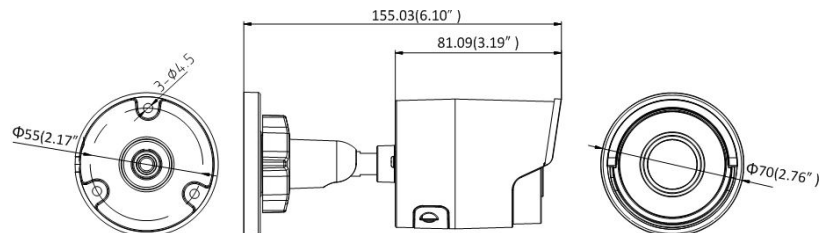

## Smart Features

Behavior Analysis	Line crossing detection, intrusion detection, unattended baggage detection, object removal detection
Exception Detection	Scene change detection
Line Crossing Detection	Cross a pre-defined virtual line, up to 1 pre-defined virtual lines supported
Intrusion Detection	Enter and loiter in a pre-defined virtual region, up to 1 pre-defined virtual regions supported
Object Removal Detection	Objects removed from the pre-defined region, such as the exhibits on display
Unattended Baggage Detection	Objects left over in the pre-defined region such as the baggage, purse, dangerous materials
Face Detection	Human face appears in the image can be detected and trigger linkage method

## General

Operating Conditions	-22° F to 140° F (-30° C to 60° C), humidity 95% or less (non-condensing)
Power Supply	12 VDC ± 25%, PoE (802.3af, class 3), 36 to 57 V
IR Range	Up to 100 ft (30 m)
Protection Level	IP67
Dimensions	Ø 2.76" × 6.1" (Ø 70 mm × 155.03 mm)
Weight	0.9 lbs (0.41 kg)

## Dimensions

Units: mm (inches)