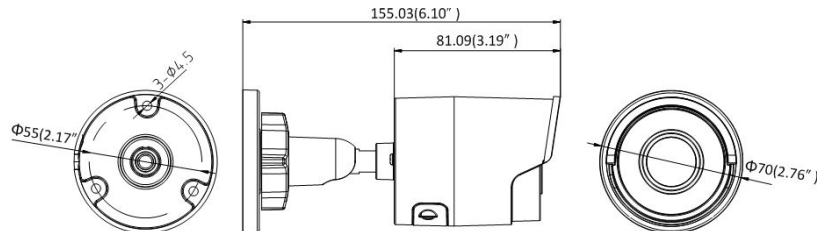

Interface

Communication Interface	1-port RJ45 10M/100M self-adaptive Ethernet port
On-Board Storage	Built-in microSD/SDHC/SDXC slot, up to 128 GB
Reset Button	Yes

Smart Features

Behavior Analysis	Line crossing detection, intrusion detection, unattended baggage detection, object removal detection
Exception Detection	Scene change detection
Line Crossing Detection	Cross a pre-defined virtual line, up to 1 pre-defined virtual lines supported
Intrusion Detection	Enter and loiter in a pre-defined virtual region, up to 1 pre-defined virtual regions supported
Object Removal Detection	Objects removed from the pre-defined region, such as the exhibits on display
Unattended Baggage Detection	Objects left over in the pre-defined region such as the baggage, purse, dangerous materials
Face Detection	Human face appears in the image can be detected and trigger linkage method

General

Operating Conditions	-22° F to 140° F (-30° C to 60° C), humidity 95% or less (non-condensing)
Power Supply	12 VDC ± 25%, PoE (802.3af, class 3), 36 to 57 V
IR Range	Up to 100 ft (30 m)
Protection Level	IP67
Dimensions	Ø 2.76" × 6.1" (Ø 70 mm × 155.03 mm)
Weight	0.9 lbs (0.41 kg)

Accessories

Units: mm (inches)