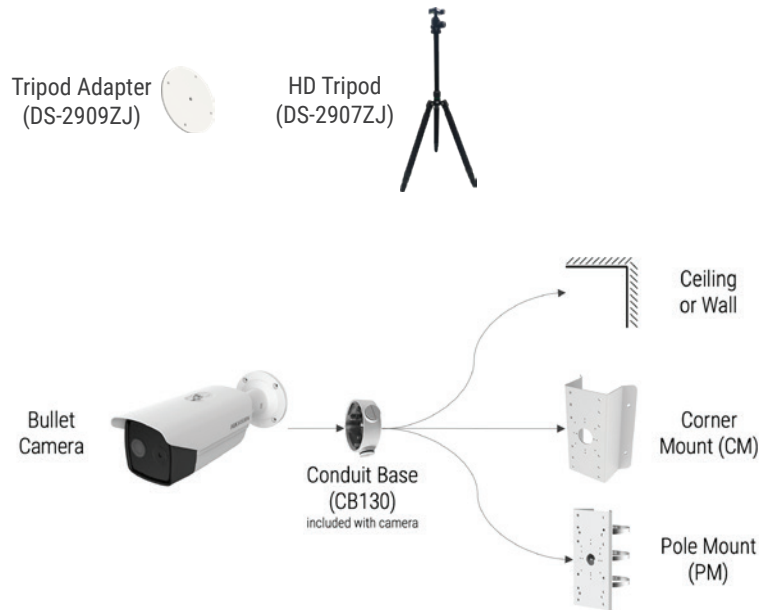

Bullet Camera Bracket Diagram