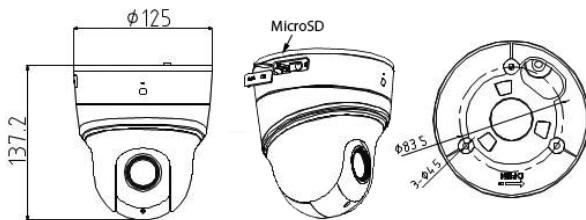

Dimensions

Accessories

WMC Wall Mount

Order Model

DS-2DE2202I-DE3/W, Built-in WiFi, indoor

DS-2DE2202I-DE3/W	
Camera	
Image Sensor	1/3" progressive scan CMOS
Minimum Illumination	Color: 0.05 lux, B/W: 0.01 lux, 0 lux with IR (@ f/2.0, AGC on) 50 IRE
Max. Image Resolution	1920 × 1080
Zoom	2x
Digital Zoom	16x
Zoom Speed	Approximately 1 s (optical wide to tele)
Angle of View	80° to 64.5° (wide to tele)
Aperture Range	f/2.0
Focus Mode	Auto/semiautomatic/manual
WDR	DWDR
S/N Ratio	≥ 52 dB
Shutter Speed	1/1 to 1/10,000 s
AGC	Auto/manual
White Balance	Auto/manual/ATW/indoor/outdoor/daylight lamp/sodium lamp
Day/Night	IR cut filter
Privacy Mask	8 privacy masks programmable
Enhancement	3D DNR, HLC/BLC
Pan and Tilt	
Range	Pan: 0° to 350°; tilt: 0° to 90°
Speed	Pan manual speed: 0.1° to 100°/s, pan preset speed: 100°/s tilt manual speed: 0.1° to 80°/s, tilt preset speed: 80°/s
Number of Presets	300
Patrols	8 patrols, up to 32 presets per patrol
Park Actions	Preset/patrol/pattern
Scheduled Tasks	Preset/patrol/pattern/reboot/self test
Smart Features	
Smart Detection	Intrusion detection, line crossing detection, audio exception
ROI Encoding	Supports 2 areas with adjustable levels
Infrared	
IR Distance	30 meters
IR Intensity	Automatically adjusted, depending on the zoom ratio
Alarm	
Alarm I/O	1/1
Alarm Trigger	Intrusion detection, line crossing detection, motion detection, audio exception detection, dynamic analysis, tampering alarm, network disconnect, IP address conflict, storage exception
Alarm Action	Preset, patrol, pattern, recording, relay output, upload center, upload FTP, e-mail linkage
Input/Output	
Audio Input	1 built-in microphone; 1 audio input (mic/line in), 2 to 2.4 V[p-p]; output impedance: 1 K Ω, ±10%
Audio Output	1 audio output interface, line level, impedance: 600 Ω
Network	
Ethernet	10Base-T/100Base-TX, RJ-45 connector
Main Stream	30 fps (1920 × 1080)
Sub Stream	30 fps (704 × 480), (352 × 240), (320 × 240)
Image Compression	H.264/MJPEG
Audio Compression	G.711/G.722/G.726/MP2L2
Protocols	IPv4/IPv6, HTTP, HTTPS, 802.1X, QoS, FTP, SMTP, UPnP, SNMP, DNS, DDNS, NTP, RTSP, RTP, TCP, UDP, IGMP, ICMP, DHCP, PPPoE
Simultaneous Live Views	Up to 20 users
On-Board Storage	Supports up to 128 GB microSD/SDHC/SDXC card., supports Edge recording
User/Host Level	Up to 32 users, 3 levels: administrator, operator and user
Security Measures	User authentication (ID and PW); host authentication (MAC address); IP address filtering
System Integration	
Application Programming	Open-ended API, supports ONVIF, PSIA, and CGI
Web Browser	IE 7+, Chrome 18+, Firefox 5.0+, Safari 5.02+
General	
Power	PoE (802.3af) and 12 VDC, maximum 9 W
Working Temperature	-10° C to 50° C (14° to 122° F) (indoor dome)
Humidity	90% or less
Protection Level	IP54, TVS 4,000V lightning protection, surge protection, and voltage transient protection
Certifications	FCC, CE, UL, RoHS, IEC/EN 61000, IEC/EN 55022, IEC/EN 55024, IEC/EN 60950-1
Dimensions	Φ125 mm × 137.2 mm
Weight (approximate)	600 g