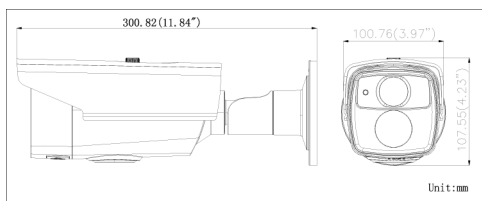

DS-2CE16D5T-AVFIT3

HD1080p TurboHD Outdoor Varifocal EXIR Bullet Camera

EXIR

Key Features

- HD1080p Video Output
- HD-TVI Standard Technology
- True Day/Night
- 2.8 mm to 12 mm Varifocal Lens
- OSD Menu, 3D DNR, Smart IR
- Up to 50 Meters IR Range
- Up-the-Coax (UTC) OSD Menu Control
- 120 dB Wide Dynamic Range

Dimensions

Accessories

Video Balun
DS-1H18

CBS

Order Model

DS-2CE16D5T-AVFIT3

DS-2CE16D5T-AVFIT3	
Camera	
Image Sensor	1/3" progressive scan CMOS
Signal System	NTSC
Effective Pixels	1920 x 1080
Minimum Illumination	0.014 lux @ (f/1.4, AGC on), 0 lux with IR
Shutter Speed	1/30 (1/30) sec. to 1/50,000 sec.
Lens	2.8 mm to 12 mm, f/1.4; angle of view: 92° to 32°
Lens Mount	φ14
Angle Adjustment	Pan: 0° to 360°, tilt: 0° to 90°, rotation: 0° to 360°
Day/Night	IR cut filter
Wide Dynamic Range	120 dB
Synchronization	Internal synchronization
Video Frame Rate	1080p @ 30 fps
HD Video Output	1 analog HD output
CVBS Output	1 V p-p composite output (75 Ω/BNC)
S/N Ratio	More than 52 dB
Menu	
Scene	Indoor, outdoor, indoor1, LOW-LIGHT
Camera ID	On/off (15 characters, position programmable)
AGC	Supported
D/N Mode	Color/BW/EXT
White Balance	ATW, AWC-SET, indoor, outdoor, manual
Motion Detection	On/off, maximum 4 zones
Privacy Mask	8, selectable color or mosaic
BLC	Supported
Anti-Flicker	On/off
Functions	HSBLC (Eclipse), digital noise reduction, digital zoom (62x), slow shutter, mirror, defog, defect pixel correction, SMART D-ZOOM
General	
Working Temperature/ Humidity	-30° C to 60° C (-22° F to 140° F) Humidity 90% or less (non-condensing)
Power Supply	12 VDC, 24 VAC
Power Consumption	12 VDC: maximum 7 W; 24 VAC: maximum 10 W
Weatherproof Rating	IP66
IR Range	Up to 50 meters IR range
Communication	Up-the-Coax
Dimensions	300.82 mm × 100.76 mm × 107.55 mm (11.84" × 3.97" × 4.23")
Weight	700 g (1.54 lbs.)