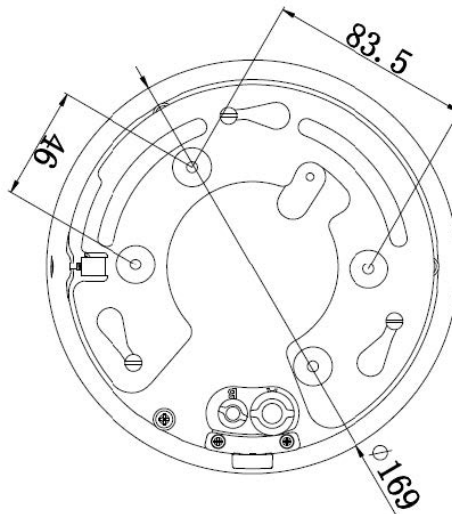

Dimensions

Unit: mm

Box Contents (Subject To Change without Notice)

- | | |
|---------------------|----------------------------------|
| Drill Template | Mounting Plate (Stainless Steel) |
| PoE Injector | Power Cord |
| Quick Start Guide | Screws |
| Steel Security Cord | Watertight Cable Connector |
| Wrench | |