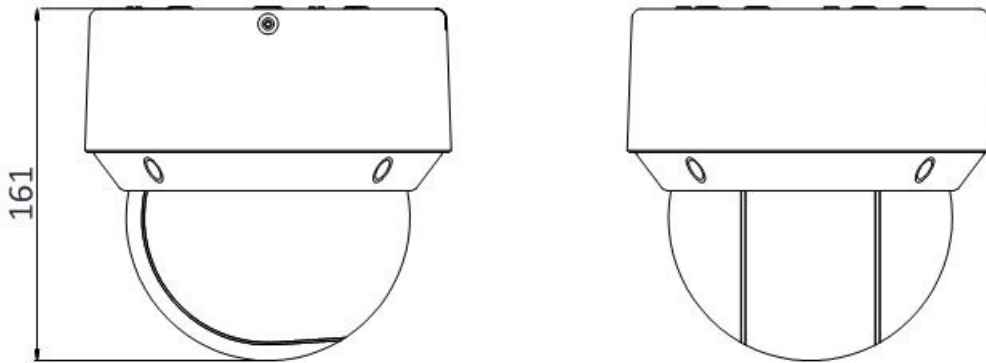

Dimensions

Unit: mm

Box Contents (Subject To Change without Notice)

Drill Template	Mounting Plate (Stainless Steel)
PoE Injector	Power Cord
Quick Start Guide	Screws
Steel Security Cord	Watertight Cable Connector
Wrench	

¹ Additional accessories not shown may fit without, or in combination with, these accessories. See your sales representative for information about your needs.