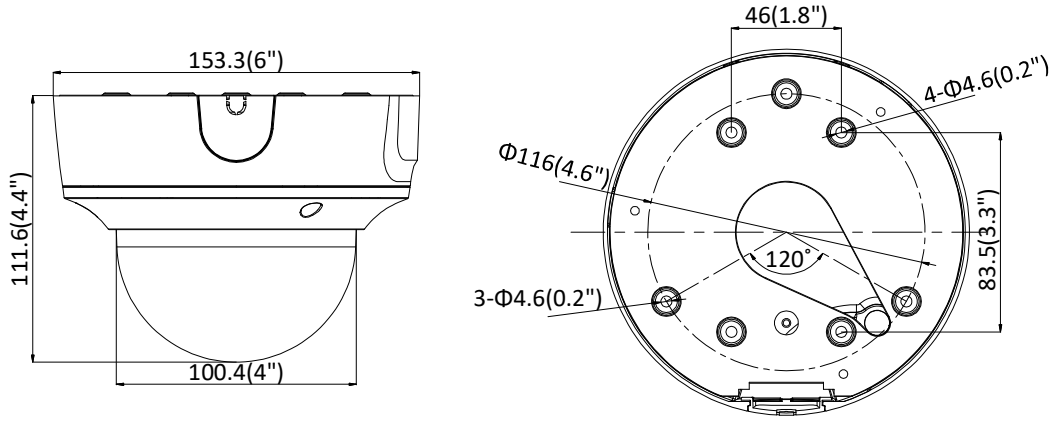

Accessories

				
CPM + PC155 Ceiling Pendant Mount + 155 mm	WML + PC155 Wall Mount Long + 155 mm Pendant	PM1 Pole Mount	CM1 Corner Mount	SRSL Sun Rain Shield

Dimensions

Units: mm (inch)