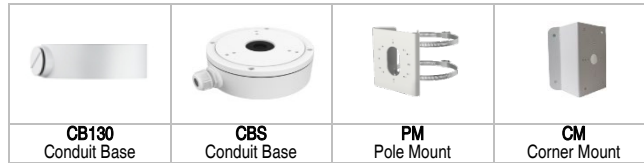

Accessories