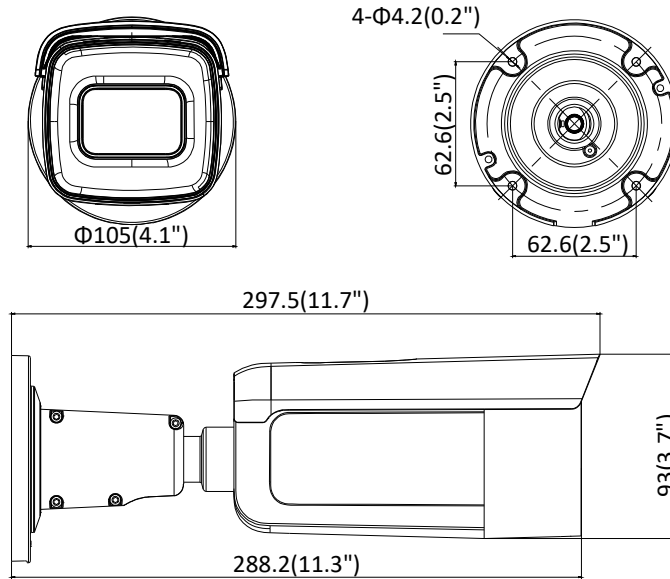

Accessories

			
CB130 Conduit Base	CBS Conduit Base	PM Pole Mount	CM Corner Mount

Dimensions

Units: mm (inch)