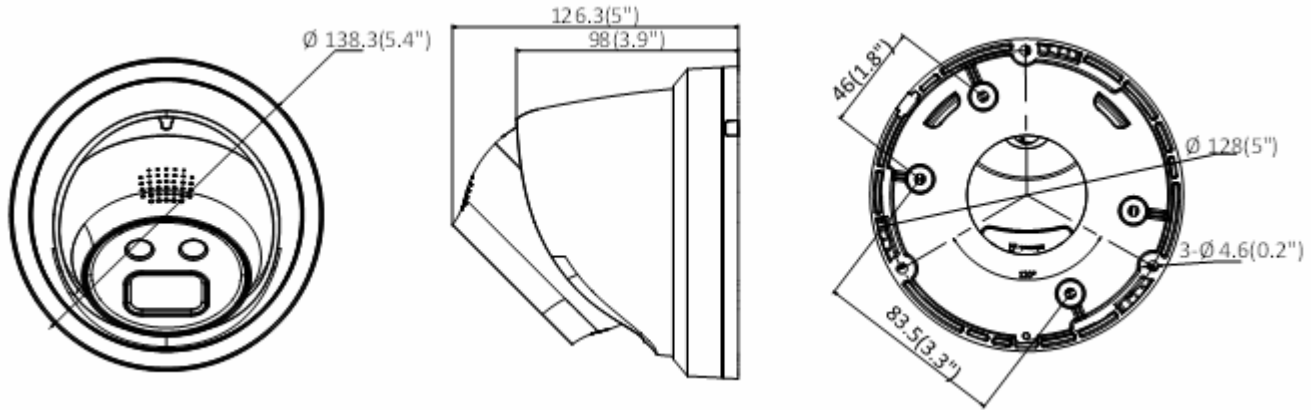

Dimensions

Units: mm (inch)