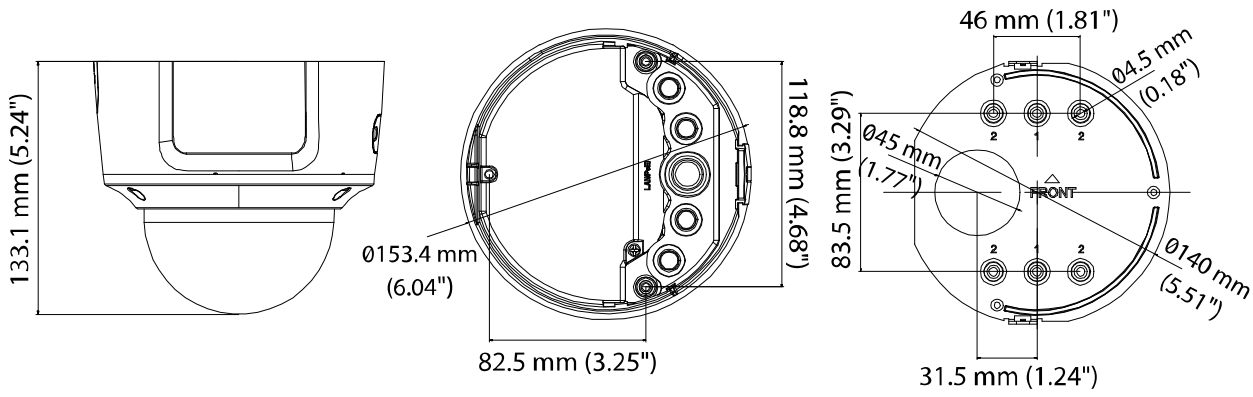

Dimensions

Accessories

NOT INCLUDED					
CPM Ceiling Pendant Mount	WML Wall Mount Long	PC155 155 mm Pendant Cap	CM Pole Mount Adaptor	PM Pole Mount Adaptor	RCM-5 In-Ceiling Mount
Requires PC155