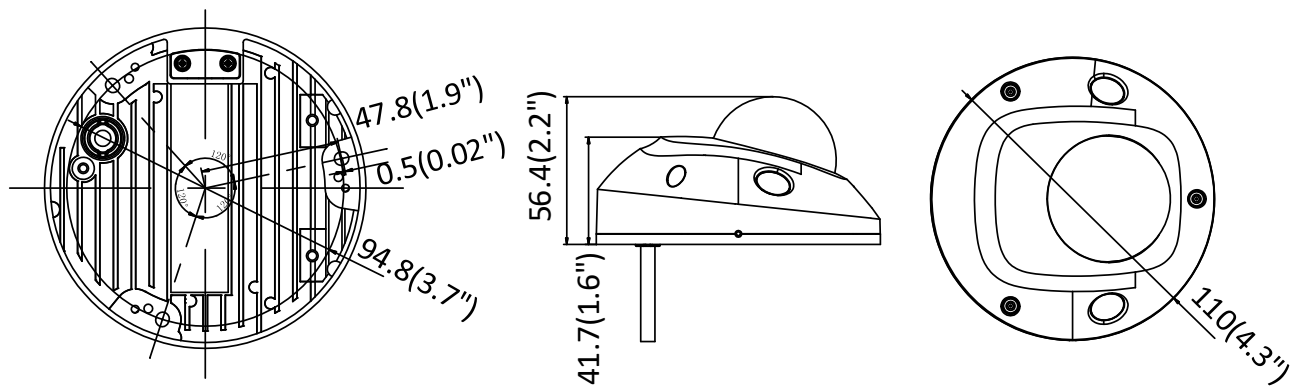

Dimensions

Accessories (not included)

For DS-2CD2543G0-IS

WMS Wall Mount w/Junction Box	PC120 Pendant Cap	CB120 Conduit Base	CBD-MINI Conduit Base	CPM Ceiling Pendant Mount	CM Corner Mount	PM Pole Mount	GP120 Gang Plate

For DS-2CD2543G0-ISB

WMSB Wall Mount Short with Junction Box	PC120B 120 mm Pendant Cap	CBD-MINIB Conduit Base