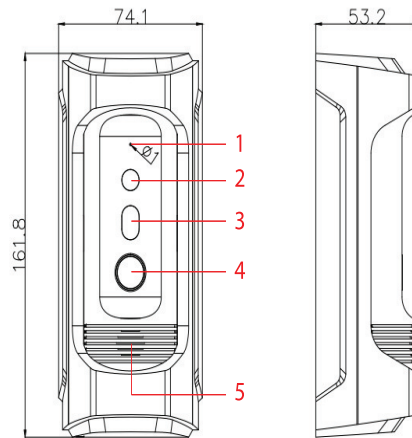

Units: mm

Mounting: U.S. single gang box

	Description
1	Microphone
2	Built-In Camera
3	IR Supplement Light
4	Call Button
5	Loudspeaker