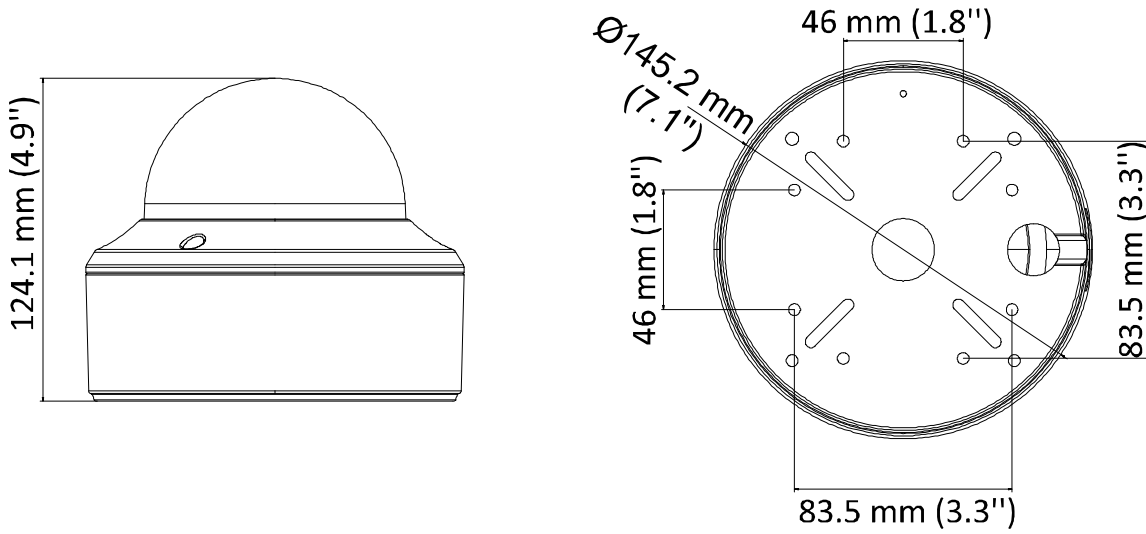

# Specifications

DS-2CE56H0T-AVPIT3ZF		DS-2CE56H0T-AVPIT3ZFB	
<b>Camera</b>			
Image Sensor	5 MP progressive scan CMOS		
Resolution	2560 (H) × 1944 (V)		
Minimum Illumination	Color: 0.01 lux @ (f/1.2, AGC on), 0 lux with IR		
Shutter Speed	1/30 s to 1/50,000 s		
Lens	2.7 mm to 13.5 mm motorized varifocal lens		
Horizontal Field of View	95.7° to 29.1°		
Lens Mount	Ø14		
Day/Night	IR cut filter		
Angle Adjustment	Pan: 0° to 355°; tilt: 0° to 75°; rotate: 0° to 355°		
Synchronization	Internal synchronization		
Frame Rate	5 MP @ 20 fps, 4 MP @ 30 fps, 1080p @ 30 fps		
<b>Menu</b>			
AGC	Supported		
Day/Night Mode	Auto/color/BW (black and white)		
White Balance	ATW/MWB		
BLC	Supported		
DWDR	Supported		
Language	English		
Functions	Brightness, sharpness, DNR, mirror, smart IR		
<b>Interface</b>			
TVI Video Output	1 HD analog output		
Switch Button	TVI/AHD/CVI/CVBS		
<b>General</b>			
Operating Conditions	-40° to 140° F (-40° to 60° C), humidity: 90% or less (non-condensing)		
Power Supply	12 VDC ±15%, 24 VAC ±15%		
Power Consumption	Maximum 6 W		
IR Range	Up to 130 ft (40 m)		
Protection Level	IP67, IK10		
Material	Metal		
Color	Hikvision white	Hikvision black	
Communication	Up-the-Coax, Protocol: HIKVISION-C (HD-TVI output)		
Dimensions	Ø7.10" x 4.90" (Ø145.2 mm x 124.1 mm)		
Weight	Approximately 1.44 lbs (655 g)		

## Dimensions

---