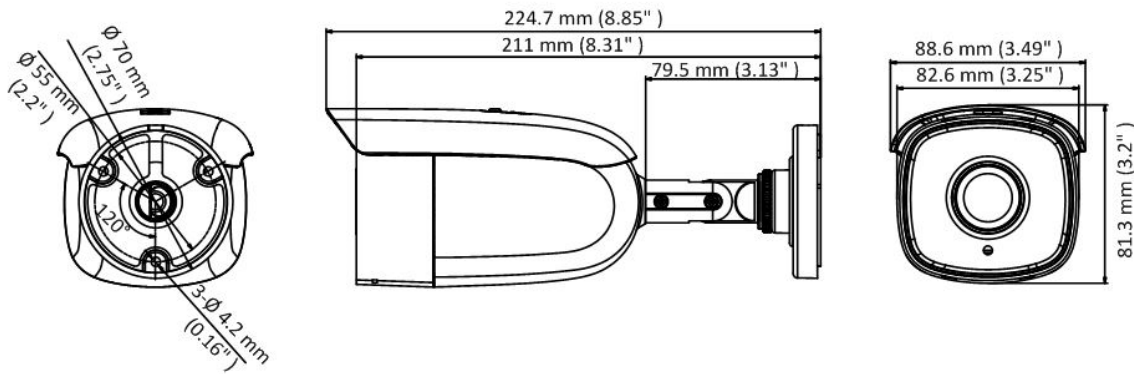

EXIR 2.0 is Hikvision's proprietary IR extended range technology, which has a range of 195 feet (60 meters).

The 2.8 mm, 3.6 mm, and 6 mm fixed lens options are optimized for viewing angles that fit any situation. 120 dB True WDR (Wide Dynamic Range) ensures that ideal images are captured regardless of the lighting conditions.

# Specifications

DS-2CE18U8T-IT3	
<b>Camera</b>	
Image Sensor	8 MP progressive scan CMOS
Resolution	3840 (H) x 2160 (V)
Minimum Illumination	Color: 0.003 lux @ (f/1.2, AGC on), 0 lux with IR
Shutter Speed	1/15 s to 1/10, 000 s
Lens	2.8 mm, 3.6 mm, or 6 mm fixed lens
Slow Shutter	Maximum 16x
Horizontal Field of View	102.2° (2.8 mm), 79° (3.6 mm), 50.8° (6 mm)
Lens Mount	M12
Day/Night	IR cut filter
Angle Adjustment	Pan: 0° to 360°; tilt: 0° to 180°; rotate: 0° to 360°
Signal System	NTSC
Frame Rate	8 MP @ 15 fps, 5 MP @ 20 fps, 4 MP @ 30 fps, 1080p @ 30 fps
Synchronization	Internal Synchronization
WDR	120 dB
<b>Menu</b>	
AGC	Supported
Day/Night Mode	Auto/color/BW (black and white)
White Balance	Auto/manual/natural
Privacy Mask	On/off, 4 programmable privacy masks
BLC	Supported
3D DNR	Level 1 to 10
Language	English
Functions	Contrast, sharpness, saturation, mirror, defog, HLC
<b>Interface</b>	
TVI Video Output	1 HD analog output
Switch Button	1 CVBS output (75 Ω/BNC)
<b>General</b>	
Operating Conditions	-40° to 140° F (-40° to 60° C), humidity: 90% or less (non-condensing)
Power Supply	12 VDC ±25%
Power Consumption	Maximum 4.8 W
Protection Level	IP67
Material	Metal
IR Range	Up to 195 ft (60 m)
Communication	Up-the-Coax, protocol: HIKVISION-C (HD-TVI output)
Dimensions	Ø2.75" x 8.85" (Ø70 mm x 224.7 mm)
Weight	Approximately 1.40 lbs (630 g)

# Dimensions