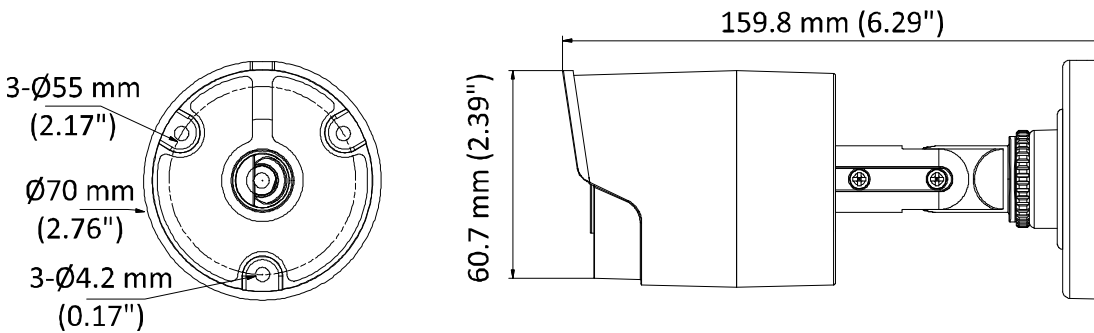

EXIR 2.0 is Hikvision's proprietary IR extended range technology, which has a range of 130 feet (40 meters).

The 2.8 mm, 3.6 mm, and 6 mm fixed lens options are optimized for viewing angles that fit any situation. 120 dB True WDR (Wide Dynamic Range) ensures that ideal images are captured regardless of the lighting conditions.

# Dimensions