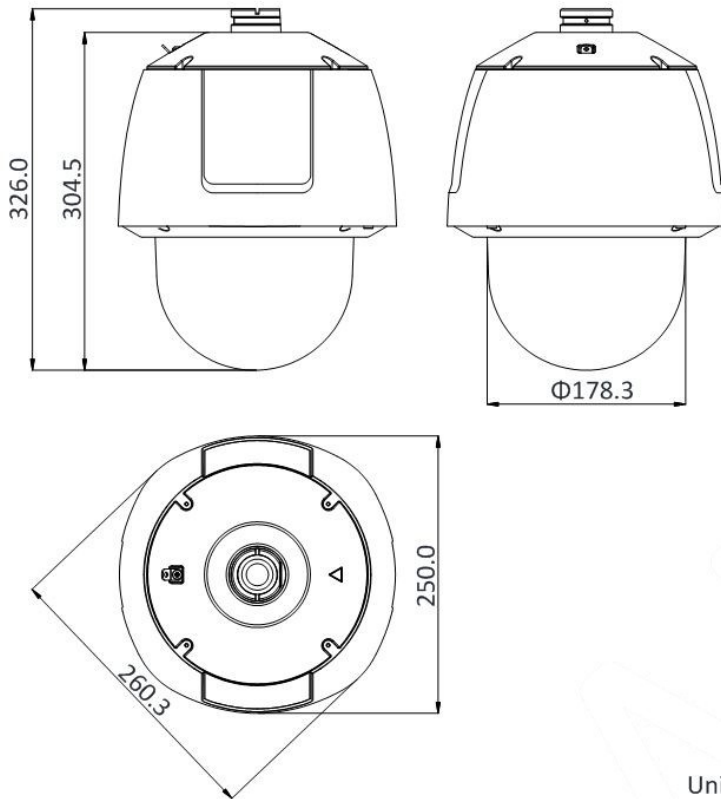

Dimensions

Accessories

NOT INCLUDED						
JBPW-L Power Box Mount w/Wall Bracket	CMP-JB Corner Mount for JBPW-L	PMP-JB Pole Mount for JBPW-L	CPM-S Short Ceiling Pendant Mount	CPM-L Long Ceiling Pendant Mount	CPMPE CPM Extension Pipe	RPM Roof Parapet Mount

INCLUDED
(actual product appearance may vary)
G1.5 Adapter Converts Hikvision Quick Release To G 1.5" Thread

Box Contents (Subject to Change without Notice)

BNC Connector
Mounting Posts
PoE Injector
Power Cord
Power Filter
Power Pigtail with Screw Terminals

Quick Start Guide
Quick Release to G1.5" Adapter
Teflon Tape
Steel Washer
Watertight Cable Connector
Wrench x 2