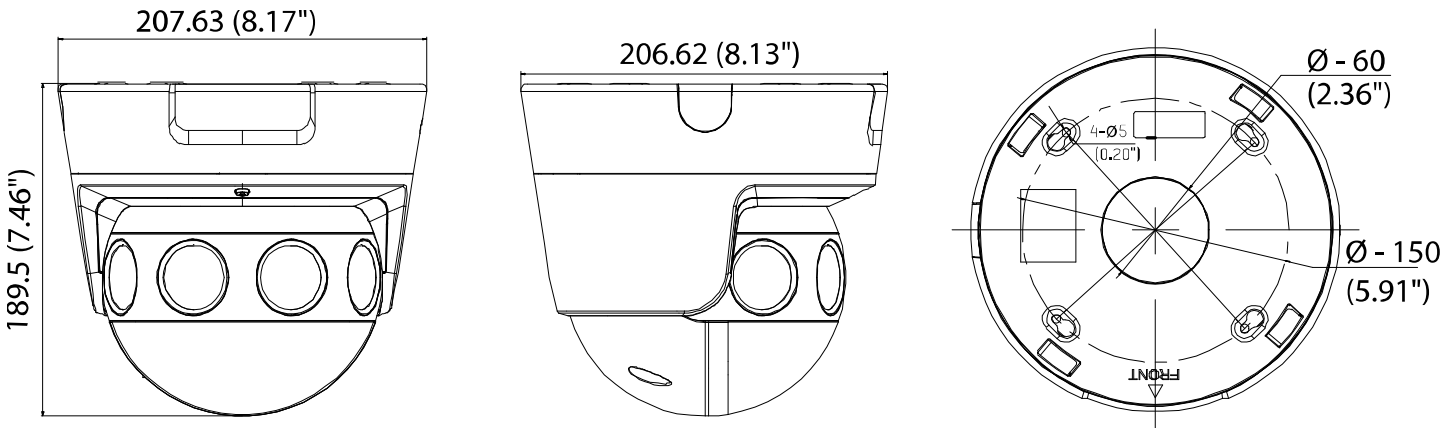

	Material	Aluminum alloy and plastic
Dimensions	Camera	190 mm × 207 mm × 208 mm (7.5" × 8.2" × 8.2")
	Package	336 mm × 261 mm × 293 mm (13.2" × 10.3" × 11.5")
	Weight	Approximately 3.5 kg (7.7 lb)

Dimensions