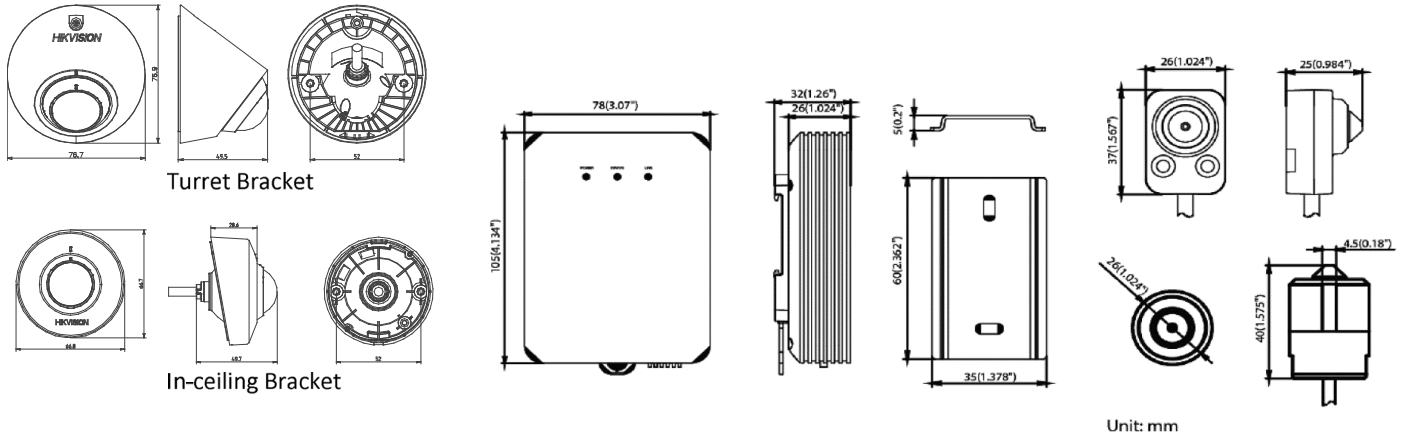

Lenses

				
-10 Cylindrical Lens	-20 L-Shaped Lens	-30 Tube Lens	-40/E1 Ball Head Turret	-40/E2 Ball Head

Dimensions

Box Contents (Subject to Change without Notice)

- Black Machine Screws x 4
- Plastic Tool
- Quick Start Guide
- Screws
- Silver Machine Screw x 1
- Wall/Ceiling Mount