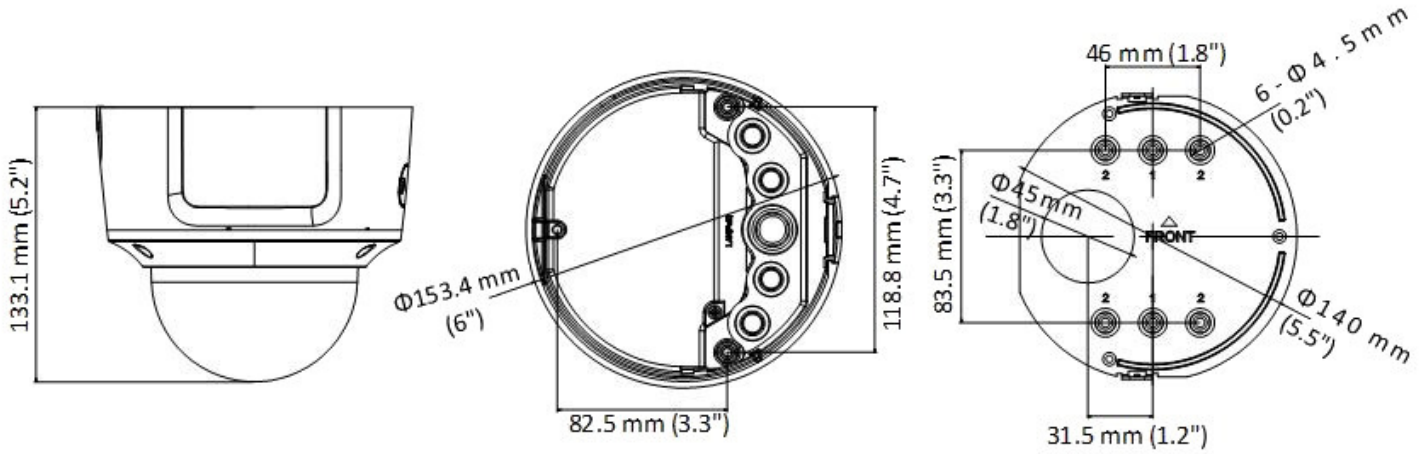

Dimensions

Accessories

NOT INCLUDED					
WML Wall Mount Long	CPM Ceiling Pendant Mount	PC155 155 mm Pendant Cap	CM Corner Mount	PM Pole Mount	RCM-5 In-Ceiling Mount