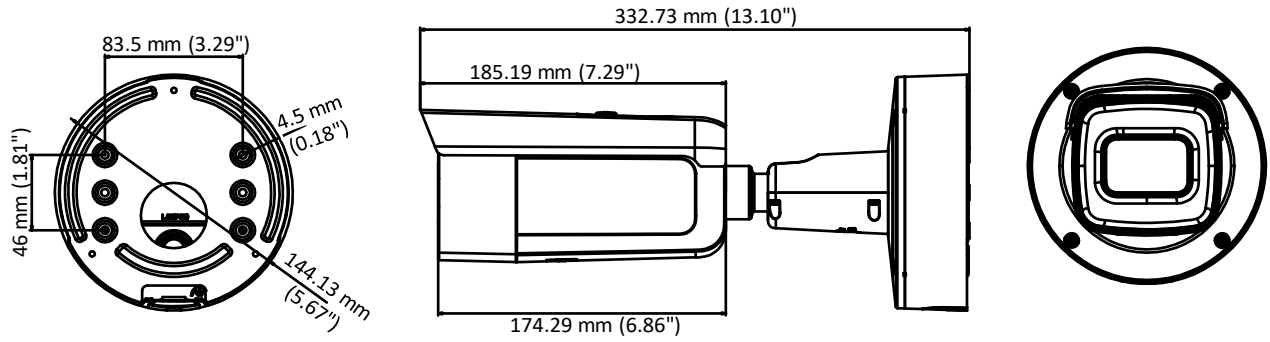

Dimensions

Units : mm (inch)