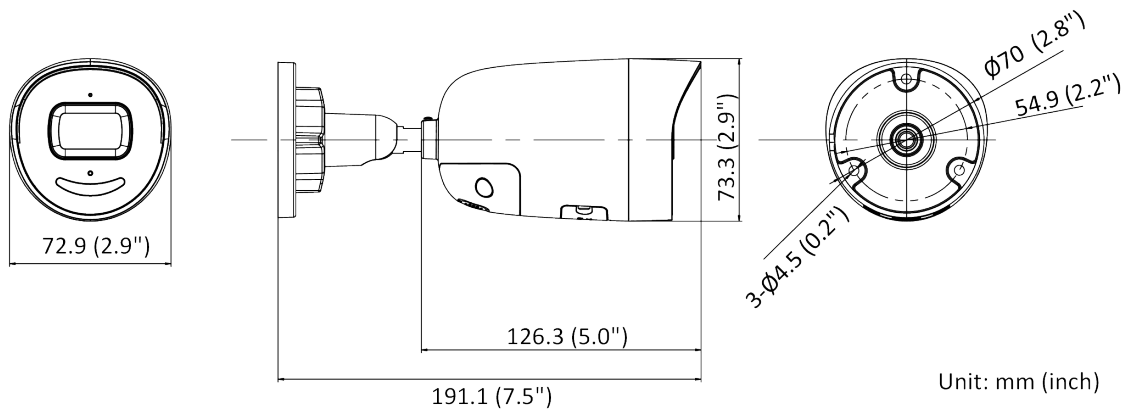

Dimensions

Optional Accessories

CBXS Junction Box