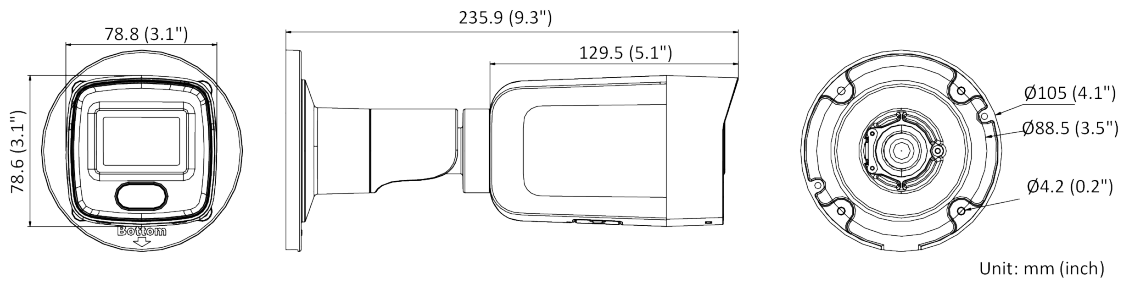

Dimensions

Optional Accessories

CM Corner Mount	CBS Junction Box	PM Vertical Pole Mount