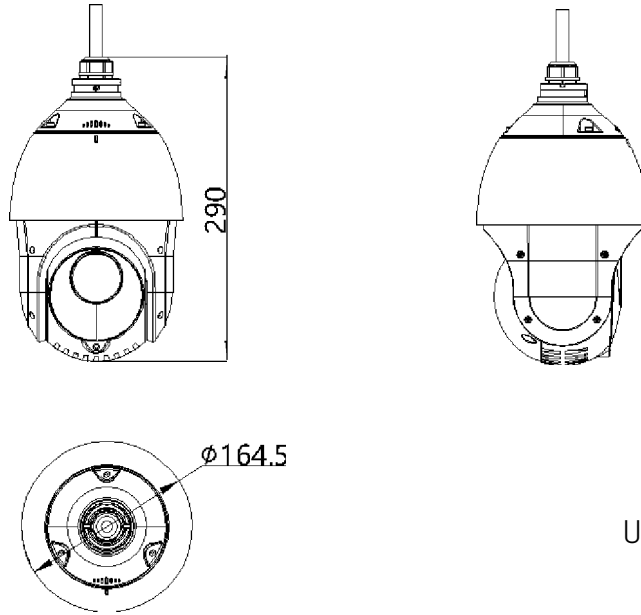

Dimensions

Unit:mm

Accessories

INCLUDED	NOT INCLUDED			
WMP-S Wall Mount-Short	CPM-S Ceiling Pendant Mount-Short	RPM Roof Parapet Mount	CPM-L Ceiling Pendant Mount-Long	CMP Corner Mount
	PMP Horizontal Pole Mount	JBPW-L Wall Mount w/Junction Box	CMP-JB Corner Mount	PMP-JB Pole Mount
	WMP-L Wall Mount-Long