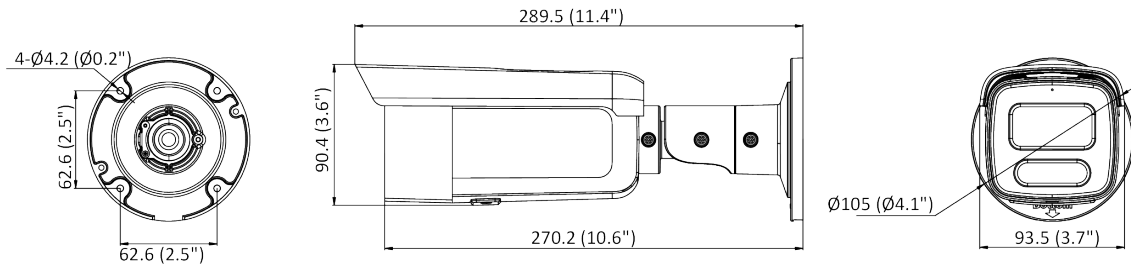

▪ **Available Model**

DS-2CD2T47G2-LSU/SL (2.8/4)

▪ **Dimension**

Unit: mm (inch)

▪ **Accessory**

NOT INCLUDED			
CBS Junction Box	CB130 Junction Box	CM Corner Mount	PM Pole Mount