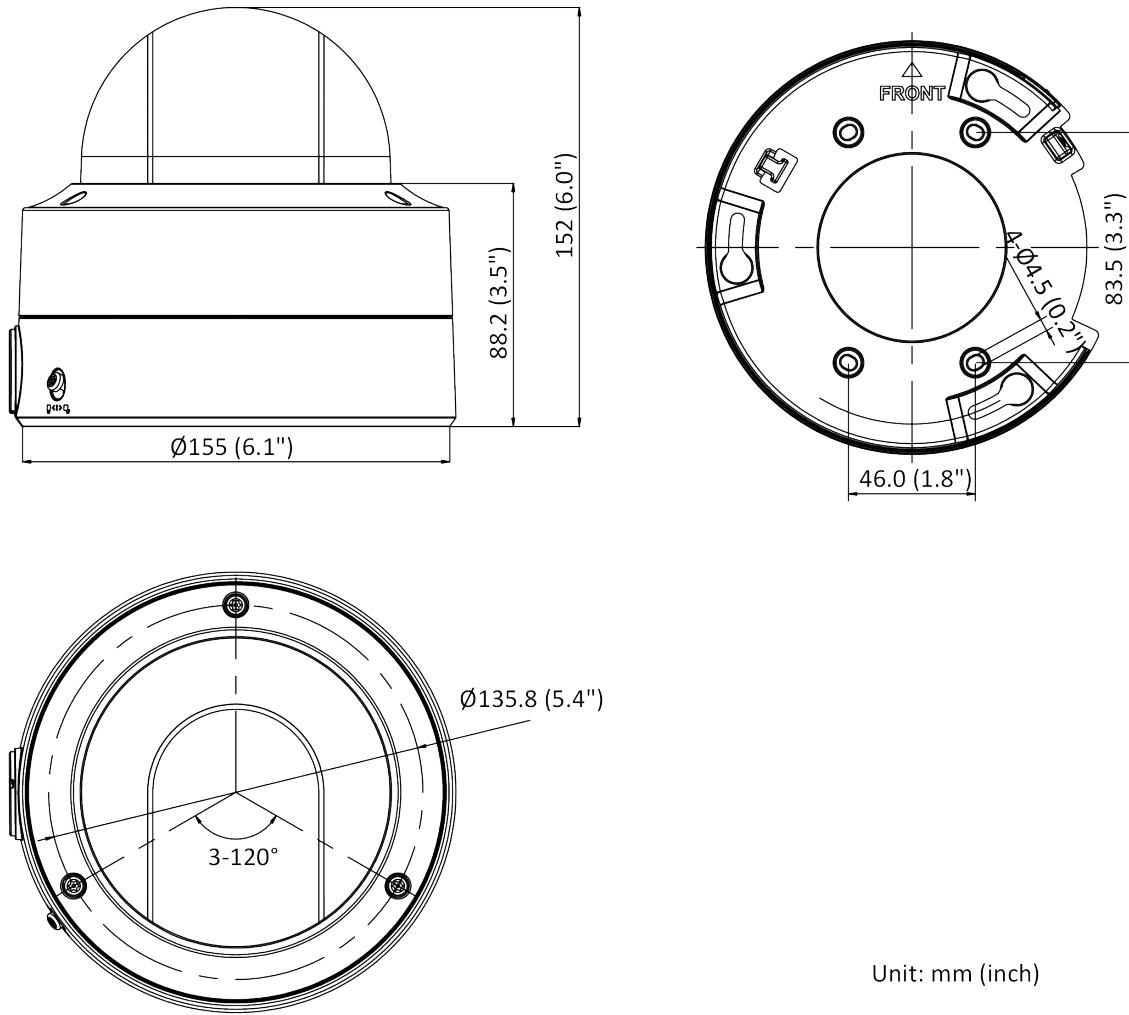

Available Model

DS-2CD2747G2-LZS (C) (3.6 mm to 9 mm)

- High Quality Imaging with 4 MP Resolution
- Motorized Varifocal Lens for Easy Installation and Monitoring
- 24/7 Color Imaging
- Clear Imaging Against Strong Backlight Due to 130 dB WDR Technology
- Focus on Human and Vehicle Targets Classification Based on Deep Learning
- Efficient H.265+ Compression Technology
- Water and Dust Resistant (IP67) and Vandal Resistant (IK10)

Dimensions

Accessories

NOT INCLUDED					
					
WML Wall Mount Long	CPM Ceiling Pendant Mount	PC155 155 mm Pendant Cap	CM Corner Mount	PM Pole Mount	RCM-5 In-Ceiling Mount