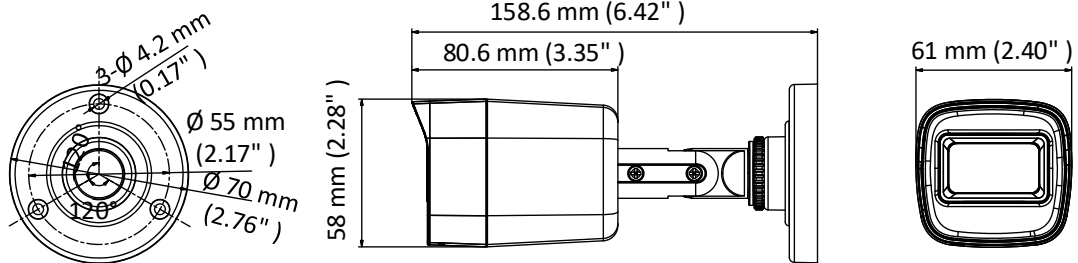

Order Model

DS-2CE16U7T-ITF 2.8mm

Dimension

Accessory

Distributed by