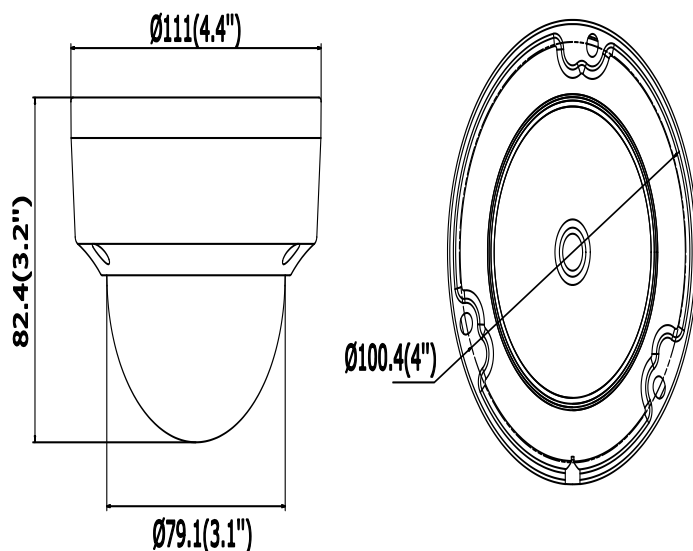

### Network parameters

Ethernet	10/100 Mbps Self-Adaptive Ethernet
Communication protocol	TCP/IP, RTSP
Wired network	10/100 Mbps self-adaptive Ethernet
Wi-Fi	NA
Bluetooth	NA

3G/4G	NA
<b>Device interfaces</b>	
Alarm input	4 (2 exit buttons and 2 door contacts by default)
TAMPER	1
I/O input	4
Network interface	1 RJ45
I/O output	2
Exit button	2 (2 for lock control)
Door contact input	2
RS-485	1 (1 for Hikvision's sub module communication)
Wiegand	NA
TF card	NA
Alarm output	NA
Lock control	2 (2 relay, max to 30 V, 2 A)
USB	NA
Power interface	12 VDC power output (max to 12 V, 150 mA)
Two-wire IP interface	NA
<b>General</b>	
Power supply	12 VDC/PoE ( IEEE 802.3af)
Working temperature	-40° C to 60° C (-40° F to 140° F)
Working humidity	10% to 95%
Button	1
Protective level	IP65
Installation	Flush mounting
Dimensions(L × W × H)	Device: 98 mm × 100 mm × 42 mm (3.86" × 3.94" × 1.65")
	Cover: 134 × 124 × 4 mm (5.28" × 4.88" × 0.16")
	Gang Box: 134 × 135 × 56 mm (5.28" × 5.31" × 2.20")
Language	English,French,Portuguese,Brazilian Portuguese,Spanish,Russian,German,Italian,Polish,Turkish,Vietnamese,Arabic,Czech,Hungarian,Dutch,Romanian,Bulgarian,Ukrainian,Croatian,Serbian,Greek,Slovak
Indicator	0
Weight	Without package: 0.375 kg With Package: 0.853 kg
Battery	/

## Dimension

**Headquarters**

No.555 Qianmo Road, Binjiang District,  
Hangzhou 310051, China  
T +86-571-8807-5998  
www.hikvision.com

Follow us on social media to get the latest product and solution information.