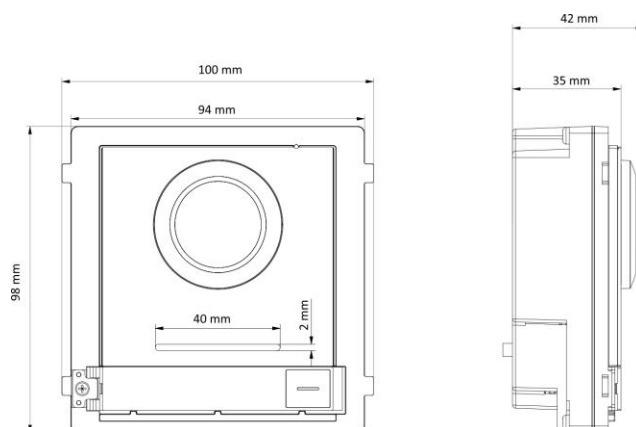

3G/4G	NA
Device interfaces	
Alarm input	4 (2 exit buttons and 2 door contacts by default)
TAMPER	1
I/O input	4
Network interface	1 RJ45
I/O output	2
Exit button	2 (2 for lock control)
Door contact input	2
RS-485	1 (1 for Hikvision's sub module communication)
Wiegand	NA
TF card	NA
Alarm output	NA
Lock control	2 (2 relay, max to 30 V, 2 A)
USB	NA
Power interface	12 VDC power output (max to 12 V, 150 mA)
Two-wire IP interface	NA
General	
Power supply	12 VDC/PoE (IEEE 802.3af)
Working temperature	-40° C to 60° C (-40° F to 140° F)
Working humidity	10% to 95%
Button	1
Protective level	IP65
Installation	Flush mounting
Dimensions(L × W × H)	Device: 98 mm × 100 mm × 42 mm (3.86" × 3.94" × 1.65")
	Cover: 134 × 124 × 4 mm (5.28" × 4.88" × 0.16")
	Gang Box: 134 × 135 × 56 mm (5.28" × 5.31" × 2.20")
Language	English,French,Portuguese,Brazilian Portuguese,Spanish,Russian,German,Italian,Polish,Turkish,Vietnamese,Arabic,Czech,Hungarian,Dutch,Romanian,Bulgarian,Ukrainian,Croatian,Serbian,Greek,Slovak
Indicator	0
Weight	Without package: 0.375 kg With Package: 0.853 kg
Battery	/

Application environment	Outdoor
Power consumption	≤ 5 W

Available Model

DS-KD8003-IME1(B)/Flush

Dimension