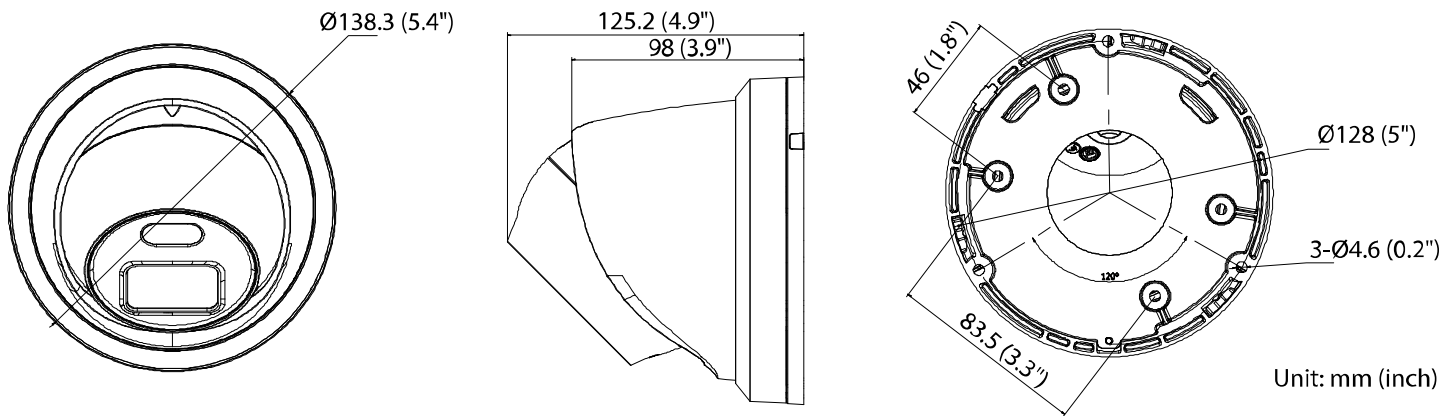

Dimensions

Accessories

NOT INCLUDED					
PC140 Pendant Cap	CB140PT Conduit Box	WML Long Wall Mount with Back Box	CPM Ceiling Pendant Mount	CM Corner Mount	PM Pole Mount