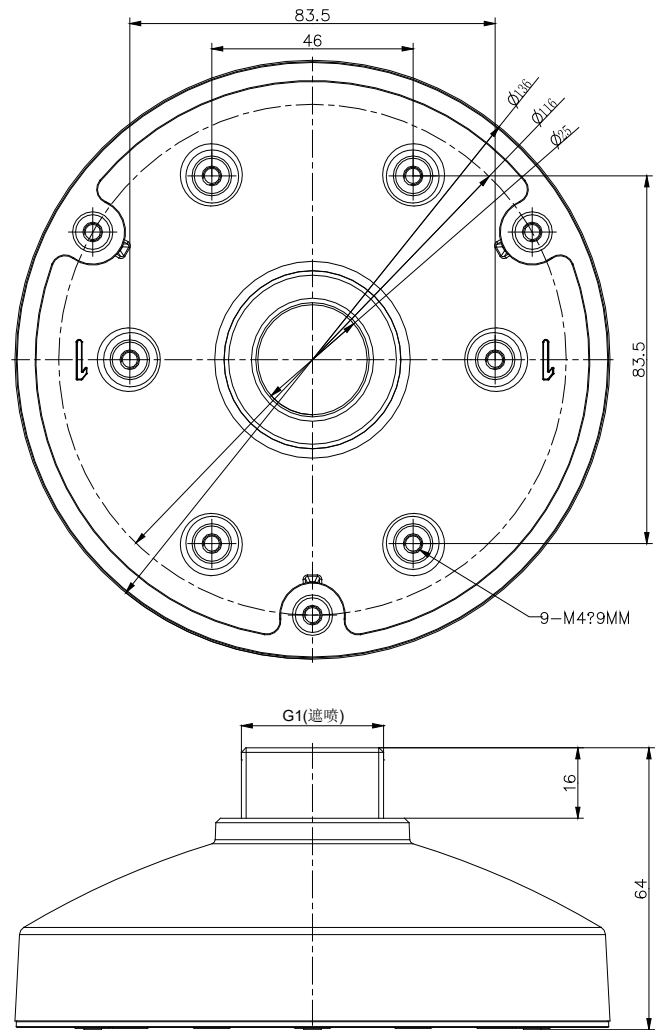

### Pendant Cap for Dome Camera

- Aluminum Alloy Material with Surface Spray Treatment
- Black-Finish Model Available (PC135B)

Install the supporting bracket on a flat surface. The wall must be capable of supporting at least three times the total weight of the camera and bracket. The maximum load capacity is 11 lbs (5 kg).

### Specifications

	PC135	PC135B
Appearance	Hikvision white	Hikvision black
Material	Aluminum alloy	
Dimension	136 mm × 64 mm (5.35" × 2.62")	
Weight	7.2 ozs (204 g)	

### Dimensions

Units: mm