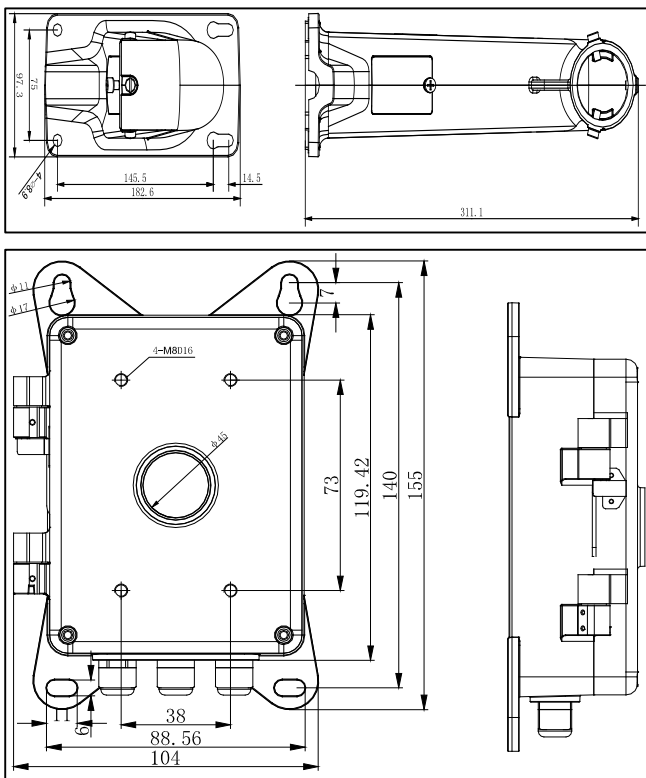

JBPW

Indoor/Outdoor Junction Box with Wall Mount Bracket

	JBPW
Color	Hikvision white
Feature	Suitable for speed dome pendent mounting
Material	Aluminum alloy
Dimensions	396.5 mm × 209 mm × 310 mm (15.61" × 8.23" × 12.20")
Weight	3230 g (113.93 ozs.)

Key Features

- Aluminum Alloy Material with Surface Spray Treatment
- Indoor/Outdoor Use
- Waterproof Design
- Safety Rope for Safer and More Convenient Assembly

NOTES: Install bracket on flat surface of wall.

The wall must be capable of supporting more than three times the total capacity of the camera and the bracket.

Dimensions

NOTE: The actual bracket may vary from the picture above.

Order Model

JBPW