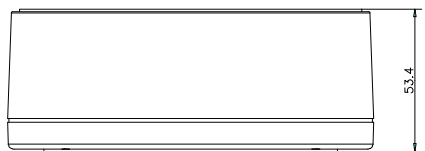

## CBS Conduit Base for Dome Camera

CBS	
Appearance	Hikvision white
Material	Aluminum alloy
Dimensions	Φ137 mm x 51.5 mm (5.39" x 2.03")
Weight	527 g (18.59 ozs)

### Features

- Aluminum Alloy Material with Surface Spray Treatment
- Waterproof Design
- Cable Hole on Bracket for Easy Installation

**NOTES:** The bracket should be installed on a flat wall.  
Waterproof rubber is necessary for outdoor applications.  
The wall must be capable of supporting over three times the total weight of the camera and the mount.  
The maximum load capacity of the bracket is 4.5 kg.

### Dimensions