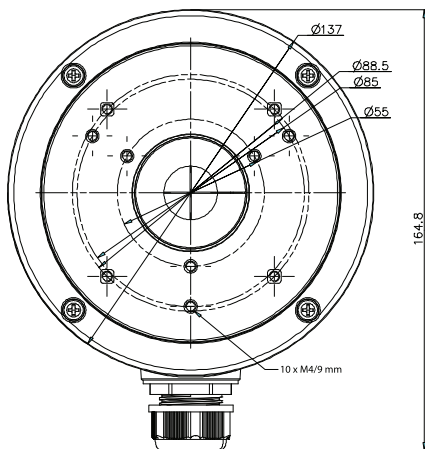

## CBS Conduit Base for Dome Camera

CBS	
Appearance	Hikvision white
Material	Aluminum alloy
Dimensions	Φ137 mm x 51.5 mm (5.39" x 2.03")
Weight	527 g (18.59 ozs)

### Features

- Aluminum Alloy Material with Surface Spray Treatment
- Waterproof Design
- Cable Hole on Bracket for Easy Installation

**NOTES:** The bracket should be installed on a flat wall.  
Waterproof rubber is necessary for outdoor applications.  
The wall must be capable of supporting over three times the total weight of the camera and the mount.  
The maximum load capacity of the bracket is 4.5 kg.

### Dimensions