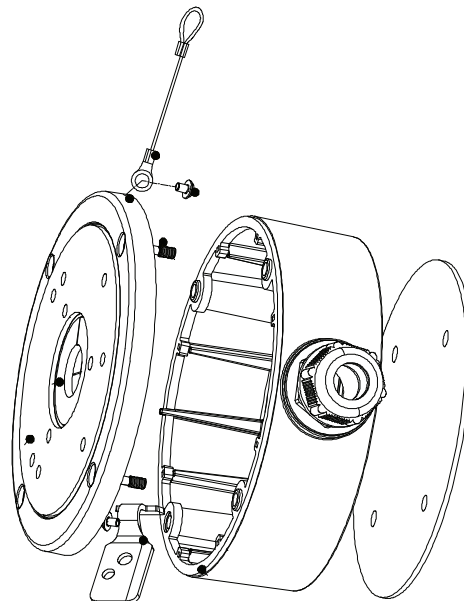

Fits the Following Cameras

DS-2CD26x2FWD-IZS
DS-2CD2Tx2WD-I
DS-2CD26x2F-I
DS-2CE16xxT-xxxxxx
DS-2CE15C2N-VFIR3
DS-2CE16C2N-IT3