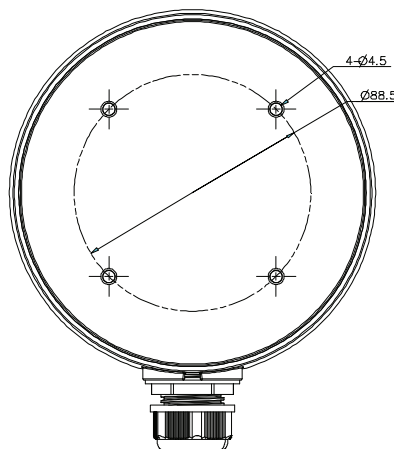

## CBS Conduit Base for Dome Camera

CBS	
Appearance	Hikvision white
Material	Aluminum alloy
Dimensions	Φ137 mm x 51.5 mm (5.39" x 2.03")
Weight	527 g (18.59 ozs)

### Features

- Aluminum Alloy Material with Surface Spray Treatment
- Waterproof Design
- Cable Hole on Bracket for Easy Installation

**NOTES:** The bracket should be installed on a flat wall.  
Waterproof rubber is necessary for outdoor applications.  
The wall must be capable of supporting over three times the total weight of the camera and the mount.  
The maximum load capacity of the bracket is 4.5 kg.

### Dimensions