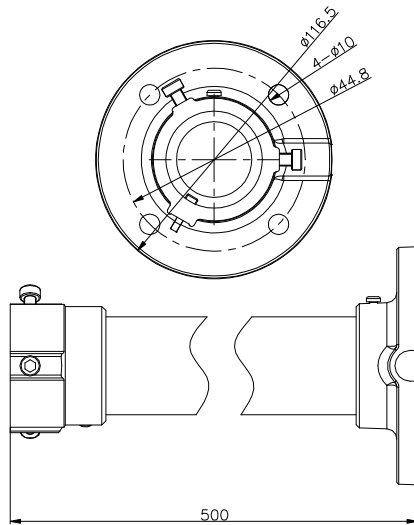

## CPM Camera Ceiling Pendant Mount

CPM	
Appearance	Hikvision white
Range of Application	Suitable for various pendant caps
Material	Aluminum alloy
Dimensions	116.5 mm x 500 mm (4.59" x 19.69")
Weight	585 g (20.64 ozs)

**NOTES:**

- Pay attention to color matching.
- Install bracket on flat wall.
- The wall must be capable of supporting over three times as much as the total weight of the camera and the mount.
- The maximum load capacity of the bracket is 500 g (17.64 ozs)

### Dimensions

**NOTE:** The actual bracket may vary from the picture above.