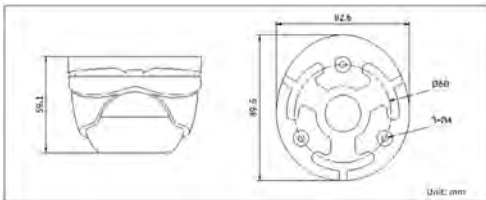

DS-2CE56C2T-IRM HD720p TurboHD Turret Camera

TurboHD™

Key Features

- HD720p Video Output
- HD-TVI Standard Technology
- True Day/Night
- DNR, Smart IR
- 20 Meters IR Range
- IP66 Weatherproof

Dimensions

DS-2CE56C2T-IRM	
Camera	
Image Sensor	1/3" progressive scan CMOS
Effective Pixels	1280 x 720
Minimum Illumination	0.043 lux @ (f/2.5, AGC on), 0 lux with IR
Shutter Speed	1/30 sec. to 1/50,000 sec.
Lens	3.6 mm, f/2.5 (2.8 mm, 6 mm optional) Angle of view: 76.88° (3.6 mm), 99.73° (2.8 mm), 50.1° (6 mm)
Lens Mount	M12
Angle Adjustment	Pan: 0° to 360°, tilt: 0° to 90°, rotation: 0° to 360°
Day/Night	IR cut filter
Synchronization	Internal synchronization
Video Frame Rate	30 fps (NTSC)
HD Video Output	1 analog HD output
S/N Ratio	More than 52 dB
General	
Working Temperature/ Humidity	-40° C to 60° C (-40° F to 140° F) Humidity 90% or less (non-condensing)
Power Supply	12 VDC ±10%
Power Consumption	Maximum 3.5 W
Weatherproof Rating	IP66
IR Range	Up to 20 meter IR range
Dimensions	89.6 mm × 59.1 mm (3.53" × 2.33")
Weight	400 g (0.88 lb.)