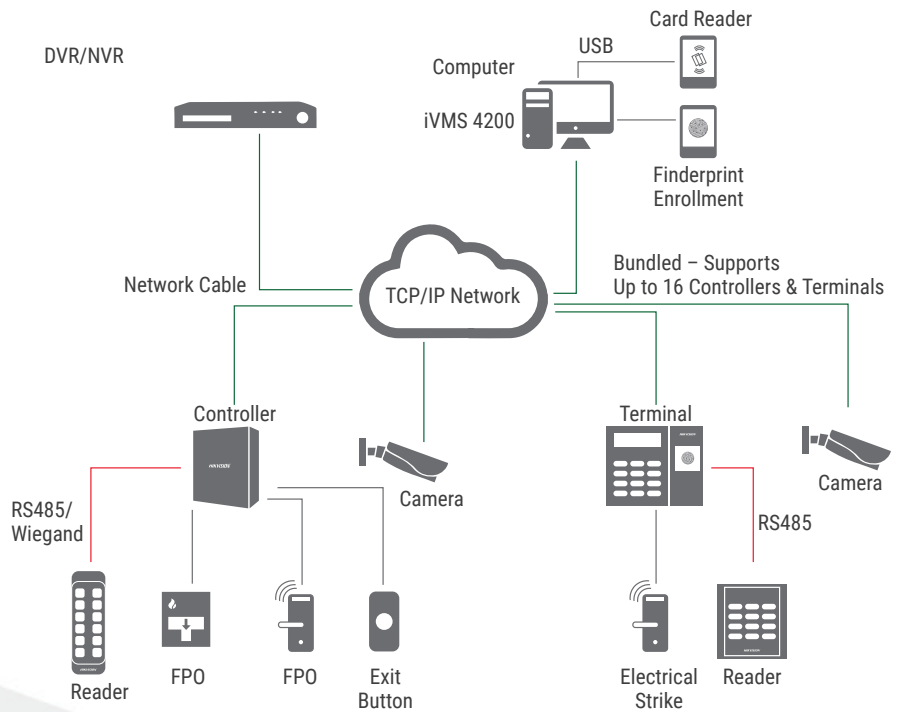

Access Control System Framework