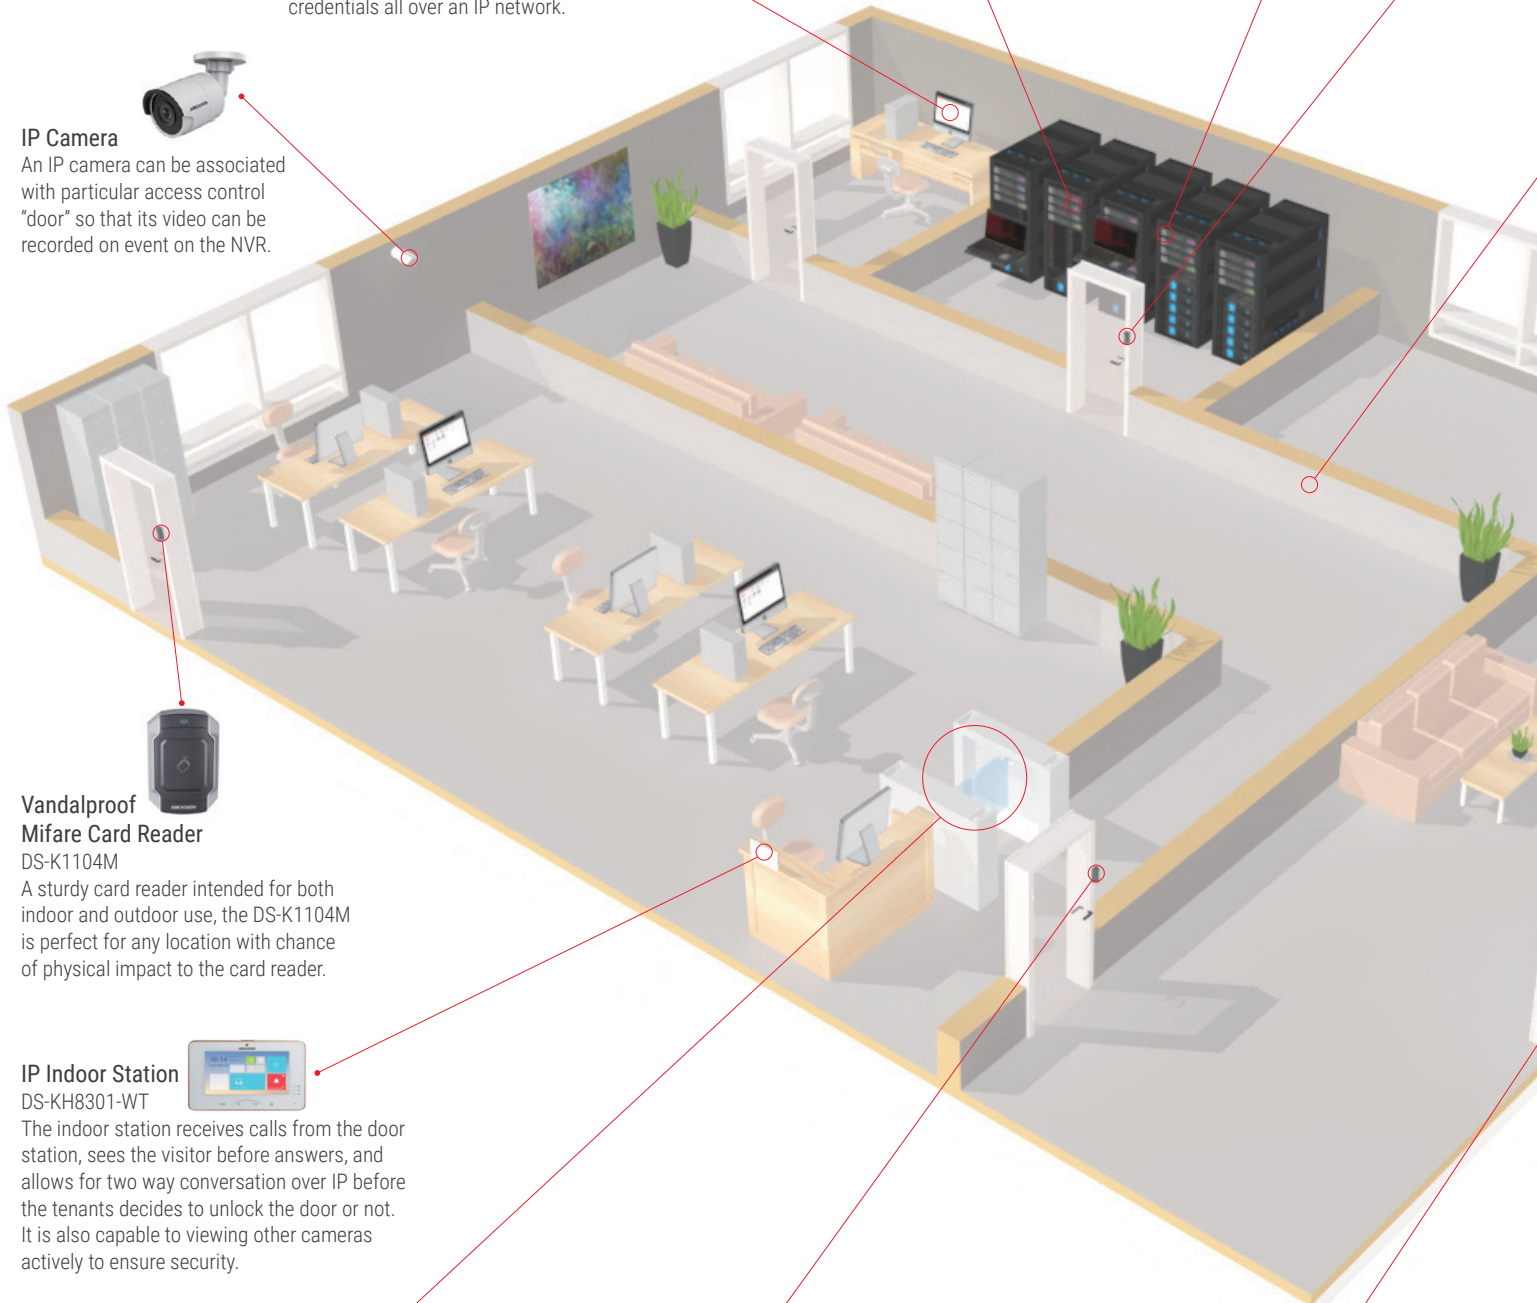

IP Camera

An IP camera can be associated with particular access control "door" so that its video can be recorded on event on the NVR.

Vandalproof Mifare Card Reader DS-K1104M

A sturdy card reader intended for both indoor and outdoor use, the DS-K1104M is perfect for any location with chance of physical impact to the card reader.

IP Indoor Station DS-KH8301-WT

The indoor station receives calls from the door station, sees the visitor before answers, and allows for two way conversation over IP before the tenants decides to unlock the door or not. It is also capable to viewing other cameras actively to ensure security.

Swing Barrier Turnstile DS-K3B01

This turnstile acts as a door managed in the same way as the rest of the access control system. It can also be optionally equipped with a facial recognition terminal to provide even faster and more secure identity verification.

IP Video Door Station DS-KV8102-1M

This IP video door station comes with 1, 2, or 4 button varieties. It can call a respective number of tenants to the number of buttons, and is equipped with a Mifare reader for the tenant to open unlock the door.

IP Video Apartment Door Station DS-KD3002-VM

The apartment door station allows calling up to 999 indoor stations over an IP network. A Mifare reader is built-in for the user to enter with matching credential.