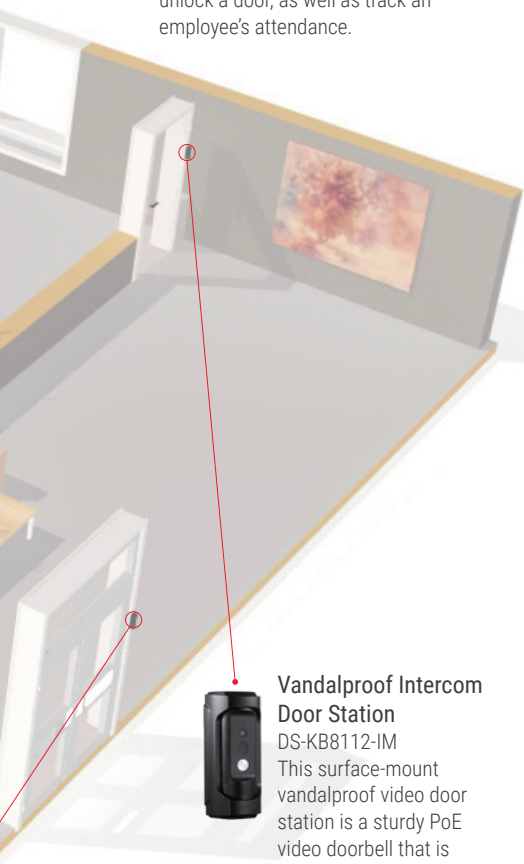

Access Control Panel DS-K2604

The access control panel supports readers and locks for up to four doors. Multiple panels can be managed by the iVMS-4200 over IP to make a complete solution.

IP Camera

An IP camera can be associated with particular access control "door" so that its video can be recorded on event on the NVR.

IP Video Door Station DS-KV8102-1M

This IP video door station comes with 1, 2, or 4 button varieties. It can call a respective number of tenants to the number of buttons, and is equipped with a Mifare reader for the tenant to open unlock the door.

IP Video Apartment Door Station DS-KD3002-VM

The apartment door station allows calling up to 999 indoor stations over an IP network. A Mifare reader is built-in for the user to enter with matching credential.

Mullion Card Reader with Optional Keypad
DS-K1107MK
The mullion card reader is narrow enough to be mounted on many door frames.

Time Attendance Terminal
DS-K1T804MF
The DS-K1T804MF is a combination of access control door terminal and time attendance terminal. Used in conjunction with the iVMS-4200 client, it can contain both Mifare card and fingerprint credentials to unlock a door, as well as track an employee's attendance.