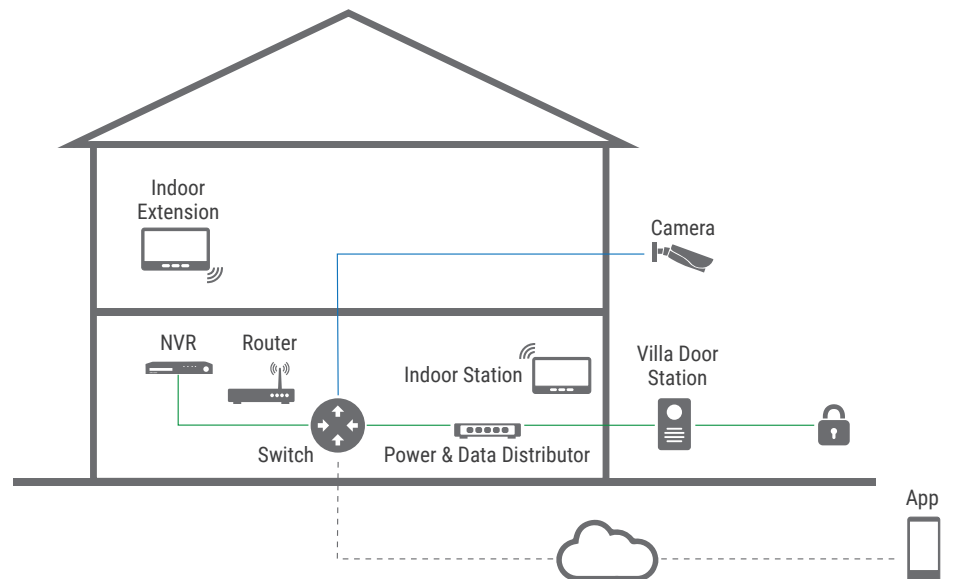

IP Intercom System Framework