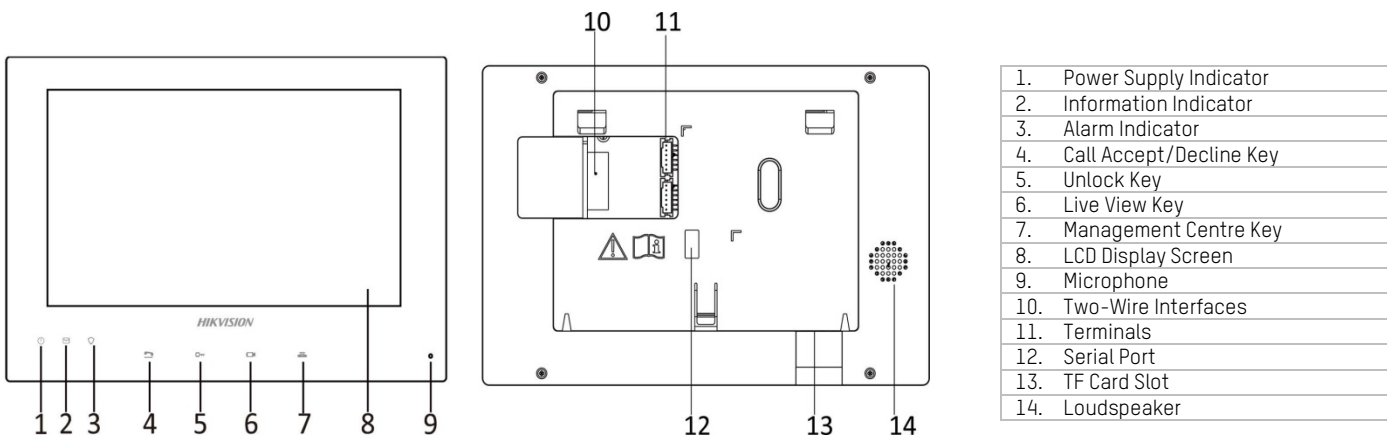

Specifications

DS-KH8340-TCE2	
System Parameters	
Processor	High-performance embedded SOC processor
Display Parameters	
Display Screen	7" colorful TFT LCD
Display Resolution	1024 x 600
Operation Method	Capacitive touch screen, touch button
Operation Interface	Flattened UI operation interface
Video Parameter	
Video Compression Standard	H.264
Audio Parameters	
Audio Input	Built-in omnidirectional microphone
Audio Output	Built-in loudspeaker
Audio Quality	Noise suppression and echo cancellation
Device Interfaces	
Network Interface	Two-wire interface
RS-485	1 RS-485 half-duplex port
Alarm Output	1
General	
Power Supply	Powered by DS-KAD709
Power Consumption	≤10 W
Working Temperature	14° F to 131° F (-10° C to 55° C)
Working Humidity	10 to 90%
Installation	Wall mounting
Dimensions (L x W x H)	7.72" x 5.24" x 1.01" (196 mm x 133 mm x 25.75 mm)

Appearance and Interfaces